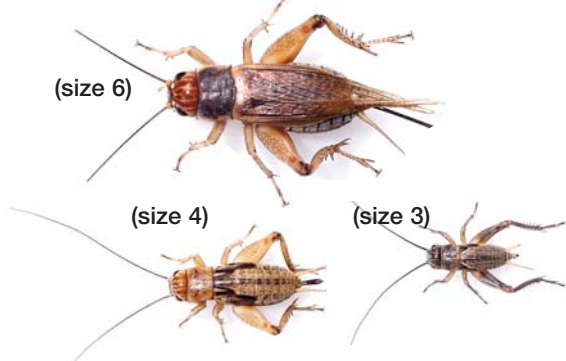

# Silent Crickets

*Gryllus Assimilis*

## Silent Crickets (Assimilis)

Available in 3 sizes (photos are actual size)

are native to the UK. Our breeding insects are fed on Progrub, bran and potato making them a safe and clean livefood. Crickets are rich in protein and relatively easy to store. They are sold in a variety of sizes to suit all needs. Crickets are the world's most commonly used livefood for feeding to lizards.

Size 3 - Medium 13-18mm

Size 4 - Large 18-25mm

Size 6 - Adult 25-30mm

- Products in this catalogue may differ slightly from the published photograph.
- All sizes and specifications quoted are approximate.

- Safe to transport in relatively cold weather
- A larger sized Cricket
- Non-aggressive, safe to feed correctly
- Store well in pre-pack tubs