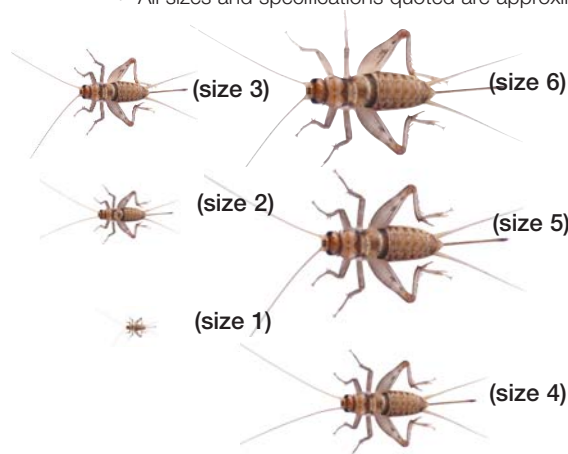

# Brown Cricket

*Grylodes sigillatus*

## Brown Crickets (Tropical House Crickets)

Available in 6 sizes (photos are actual size)

are native to Southern Europe. Our breeding insects are fed on Progrub, bran and potato making them a safe, clean and inexpensive livefood.

Crickets are rich in protein and relatively easy to store. They are sold in a variety of sizes to suit all needs.

Size 1 - Micro 2-3mm

Size 2 - Small 5-8mm

Size 3 - Sm/Med 7-10mm

Size 4 - Medium 10-15mm

Size 5 - Large 14-18mm

Size 6 - Adult 17-20mm

- Products in this catalogue may differ slightly from the published photograph.
- All sizes and specifications quoted are approximate.