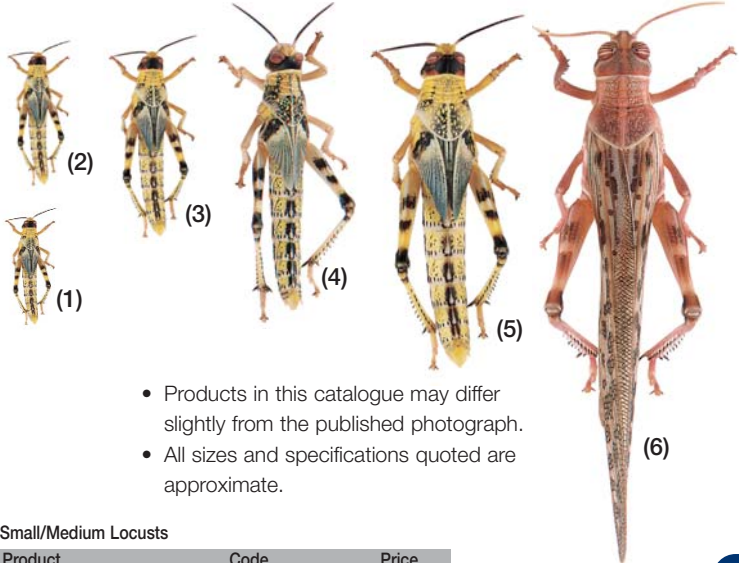

Locusts

Schistocerca gregaria

Waxworms

Galleria mellonella

Locusts

Available in 6 sizes (photos are actual size) are strictly vegetarian. They eat fresh insecticide-free grass or cabbage and Pro grub. Locusts are popular food for all sizes of lizards. Slightly slower moving than Crickets, they are easier for lizards to catch and eat. If a lizard keeper should over-feed there is no danger of Locusts biting the lizards back. Locusts are particularly good for feeding indoors as any escapees will find it impossible to survive for long.

- Size 1 - Sm/Med 8-12mm
- Size 2 - Medium 12-20mm
- Size 3 - Medium/Large 20-28mm
- Size 4 - Large 28-35mm
- Size 5 - XLarge 35-45mm
- Size 6 - Adult 55-70mm

- Products in this catalogue may differ slightly from the published photograph.
- All sizes and specifications quoted are approximate.

Small/Medium Locusts

Product	Code	Price
Locusts Small/Med (1) 20	LSM1TUB	£3.35*
Locusts Small/Med (1) 40	MLSM1TUB	£5.52*
Locusts Small/Med (1) 100	LSM100	£10.79

Medium Locusts

Product	Code	Price
Locusts Medium (2) 15	LM1TUB	£3.35*
Locusts Medium (2) 30	MLM1TUB	£5.52*
Locusts Medium (2) 50	LM50	£7.21
Locusts Medium (2) 100	LM100	£12.10

Medium/Large Locusts

Product	Code	Price
Locusts Medium/Large (3) 12	LML1TUB	£3.35*
Locusts Medium/Large (3) 24	MLML1TUB	£5.52*
Locusts Medium/Large (3) 50	LML50	£7.79
Locusts Medium/Large (3) 100	LML100	£13.64

Large Locusts

Product	Code	Price
Locusts Large (4) 10	LL1TUB	£3.35*
Locusts Large (4) 20	MLL1TUB	£5.52*
Locusts Large (4) 50	LL50	£10.50
Locusts Large (4) 100	LL100	£16.25

Extra Large Locusts

Product	Code	Price
Locusts Extra Large (5) 8	LX1TUB	£3.35*
Locusts Extra Large (5) 16	MLX1TUB	£5.52*
Locusts Extra Large (5) 50	LX50	£12.15
Locusts Extra Large (5) 100	LX100	£18.55

Adult Locusts

Product	Code	Price
Locusts Adult (6) 6	LA1TUB	£3.35*
Locusts Adult (6) 12	MLA1TUB	£5.52*
Locusts Adult (6) 50	LA50	£14.75
Locusts Adult (6) 100	LA100	£25.79

★ **Simply MUST have it tomorrow? Ask our staff for a Special Delivery quote**

FREE Delivery
The prices you see in this catalogue are the prices you pay.
(Provided we are allowed to choose the most economical delivery method)

Waxworms (*Galleria mellonella*) (15-25mm)

Waxworms are the larvae of the Waxmoth, specially treated with a completely natural process to inhibit pupation and aid storage. Waxworms are fed on delicious nutrients such as honey and wheatgerm. Highly nutritious with soft skins Waxworms are suitable for feeding to any lizard or insectivorous aviary bird or wild bird.

Waxworms

Product	Code	Price
Waxworms 15g approx 40-45	W50	£3.35*
Waxworms 30g approx 85-100	MW1TUB	£5.52*
Waxworms 75g approx 230-250	W250	£8.65
Waxworms 150g approx 460-500	2xW250	£16.36
Waxworms 300g approx 920-1000	4xW250	£30.88
Waxworms 450g approx 1380-1500	6xW250	£46.04

Because Waxworms are so soft they are probably the perfect livefood for feeding to almost any insect eating aviary bird or wild bird.

★ **These three products are only available in Pre-Packs. (See page 6 for prices)**

Other Livefoods

Order online and save 5%

www.livefoodsdirect.co.uk