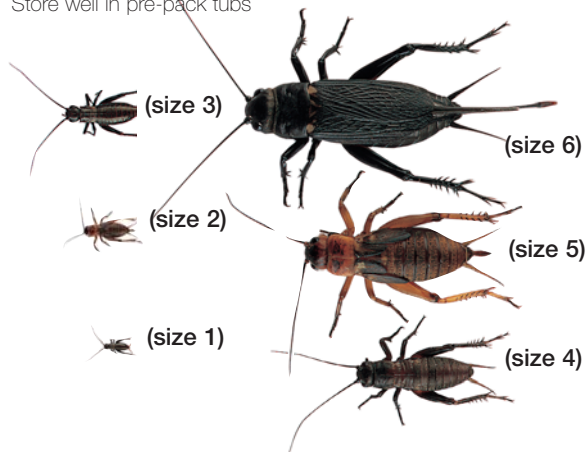

- Products in this catalogue may differ slightly from the published photograph.
- All sizes and specifications quoted are approximate.

Black Crickets Micro

Product	Code	Price
Black Crickets Micro (1) 500	CBH1TUB	£3.35*
Black Crickets Micro (1) 1000	MCBH1TUB	£5.52*

Black Crickets Small

Product	Code	Price
Black Crickets Small (2) 225-250	CBS1TUB	£3.35*
Black Crickets Small (2) 450	MCBS1TUB	£5.52*
Black Crickets Small (2) 1000	CBS1000	£10.05

Black Crickets Small/Medium

Product	Code	Price
Black Crickets Sm/Med (3) 125-150	CBSM1TUB	£3.35*
Black Crickets Sm/Med (3) 250	MCBSM1TUB	£5.52*
Black Crickets Sm/Med (3) 1000	CBSM1000	£12.70

Black Crickets Medium

Product	Code	Price
Black Crickets Medium (4) 80-90	CBM1TUB	£3.35*
Black Crickets Medium (4) 170	MCBM1TUB	£5.52*
Black Crickets Medium (4) 500	CBM500	£9.35
Black Crickets Medium (4) 1000	CBM1000	£15.26

Black Crickets Large

Product	Code	Price
Black Crickets Large (5) 60-70	CBL1TUB	£3.35*
Black Crickets Large (5) 125	MCBL1TUB	£5.52*
Black Crickets Large (5) 500	CBL500	£13.75
Black Crickets Large (5) 1000	CBL1000	£26.84

Black Crickets Adult

Product	Code	Price
Black Crickets Adult (6) 30-35	CBA1TUB	£3.35*
Black Crickets Adult (6) 60	MCBA1TUB	£5.52*
Black Crickets Adult (6) 500	CBA500	£17.37
Black Crickets Adult (6) 1000	CBA1000	£31.50

- Safe to transport in relatively cold weather
- A larger sized Cricket
- Store well in pre-pack tubs